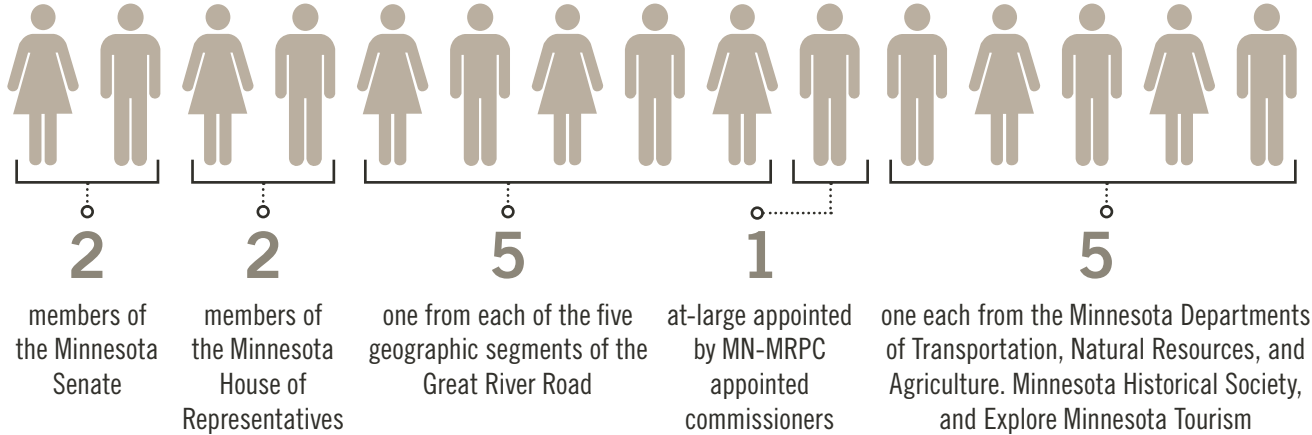

## Minnesota Mississippi River Parkway Commission Organization Chart

### Technical Members:

Transportation, Natural Resources, Minnesota Historical Society, Explore Minnesota Tourism, National Park Service - Mississippi National River and Recreation Area